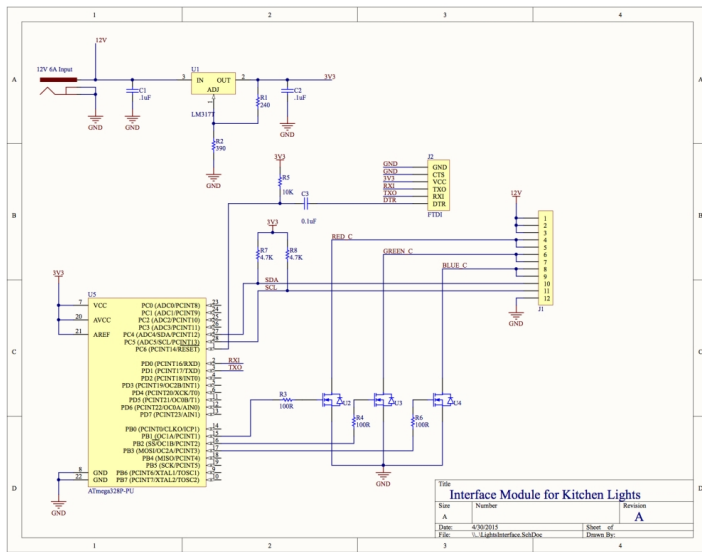

Lights Interface Design

Here's the design for the interface:

I'll be sending this to OSHPark.com for manufacture.